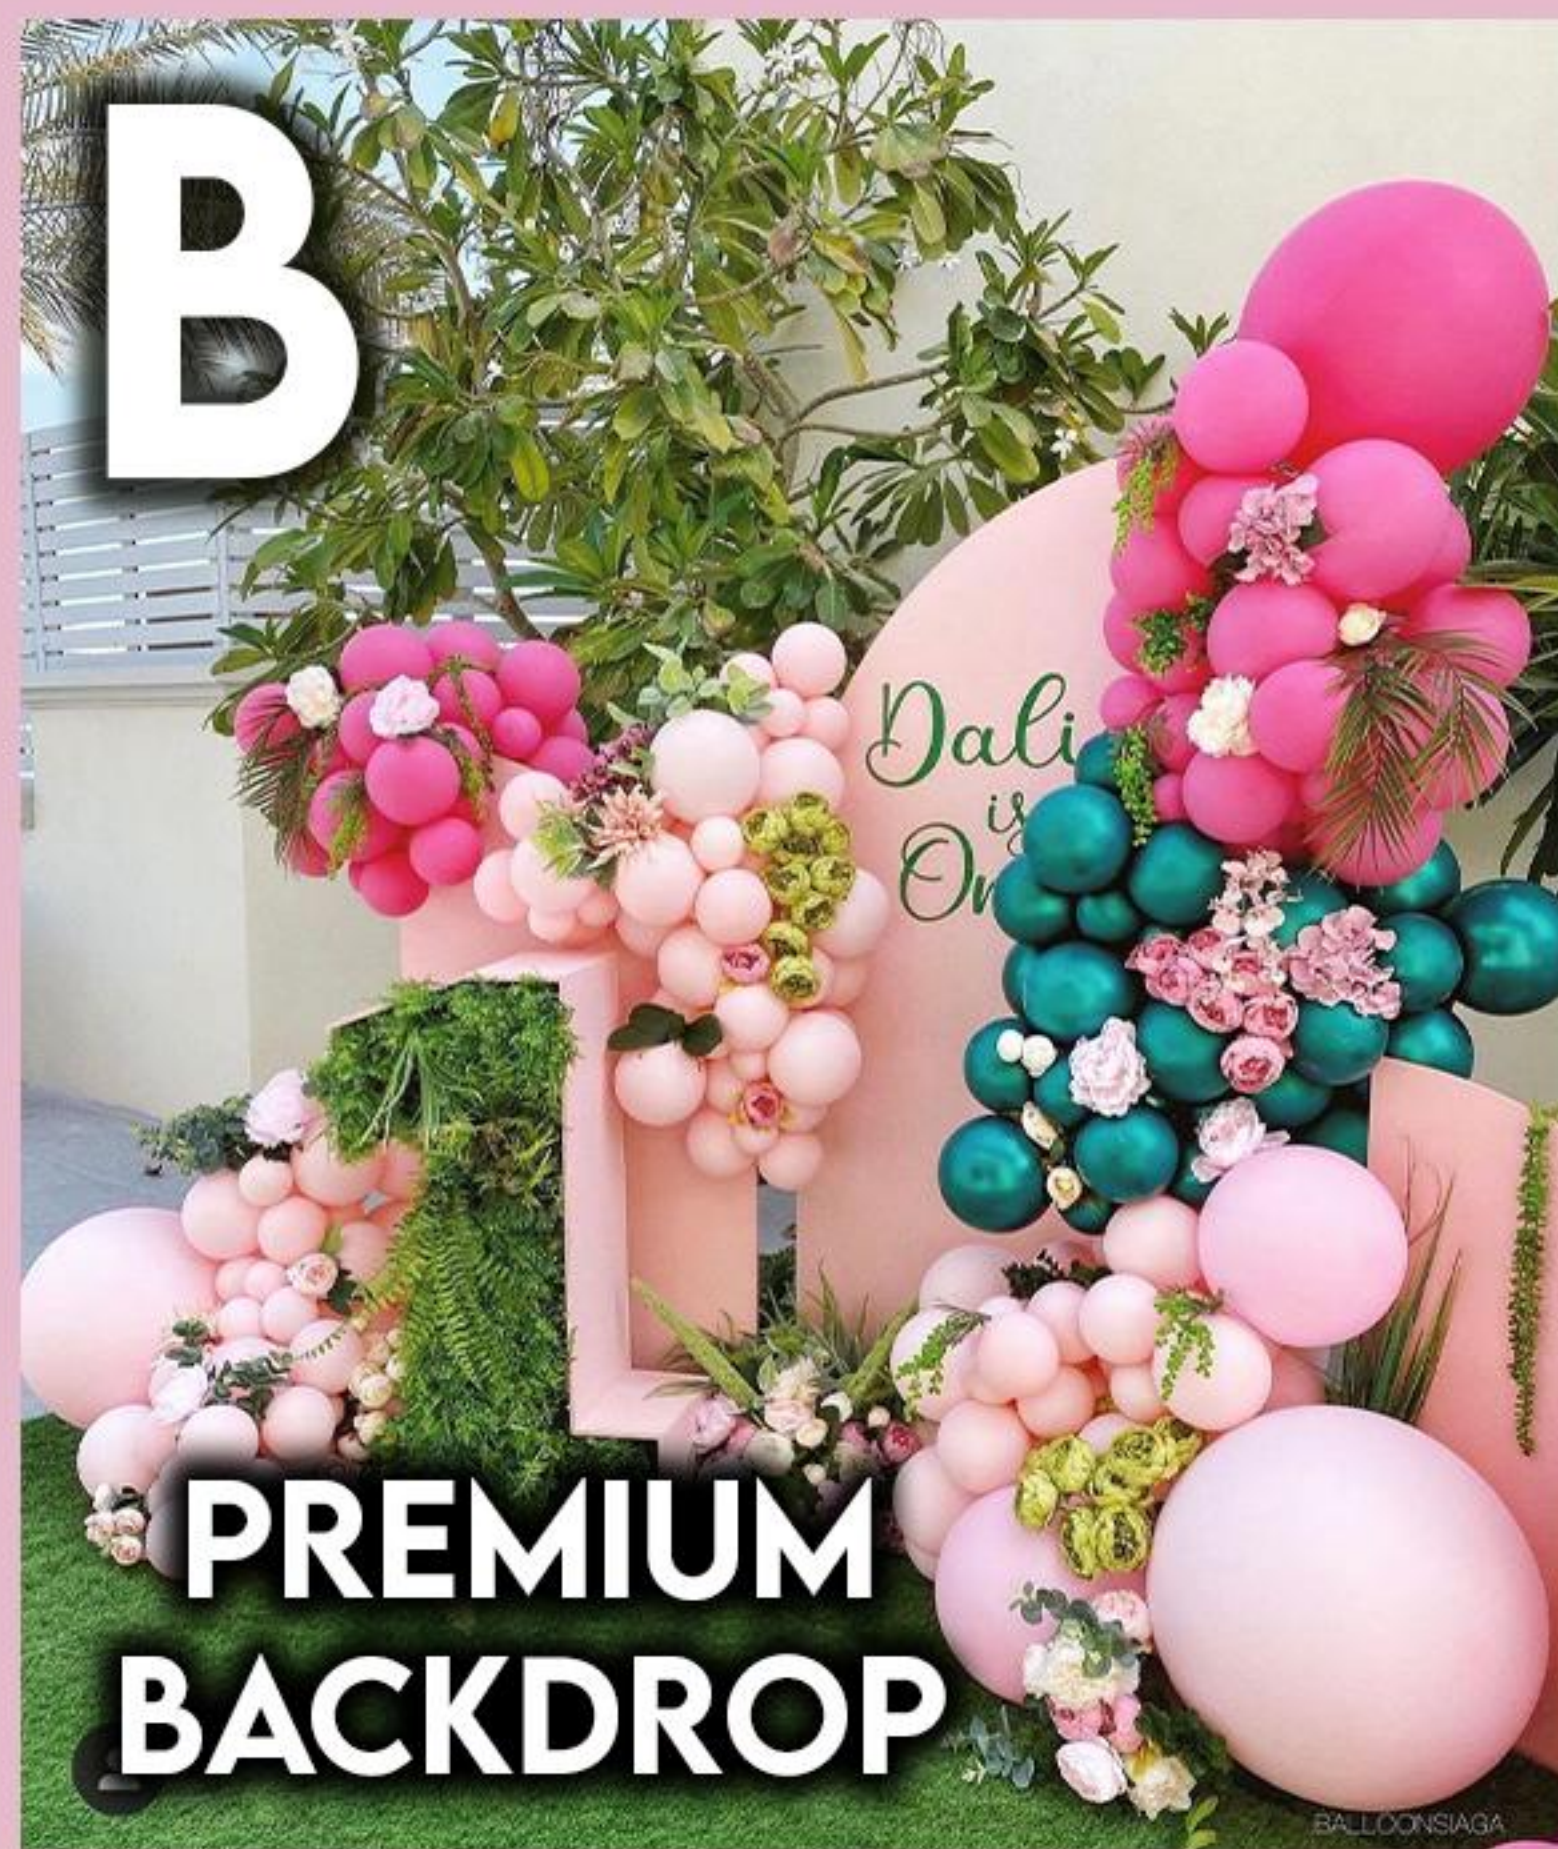

Arched Walls

STYLING INSPIRATIONS

Price range is set based on backdrop option + balloon styling, props are not included & will be an additional cost if desired.