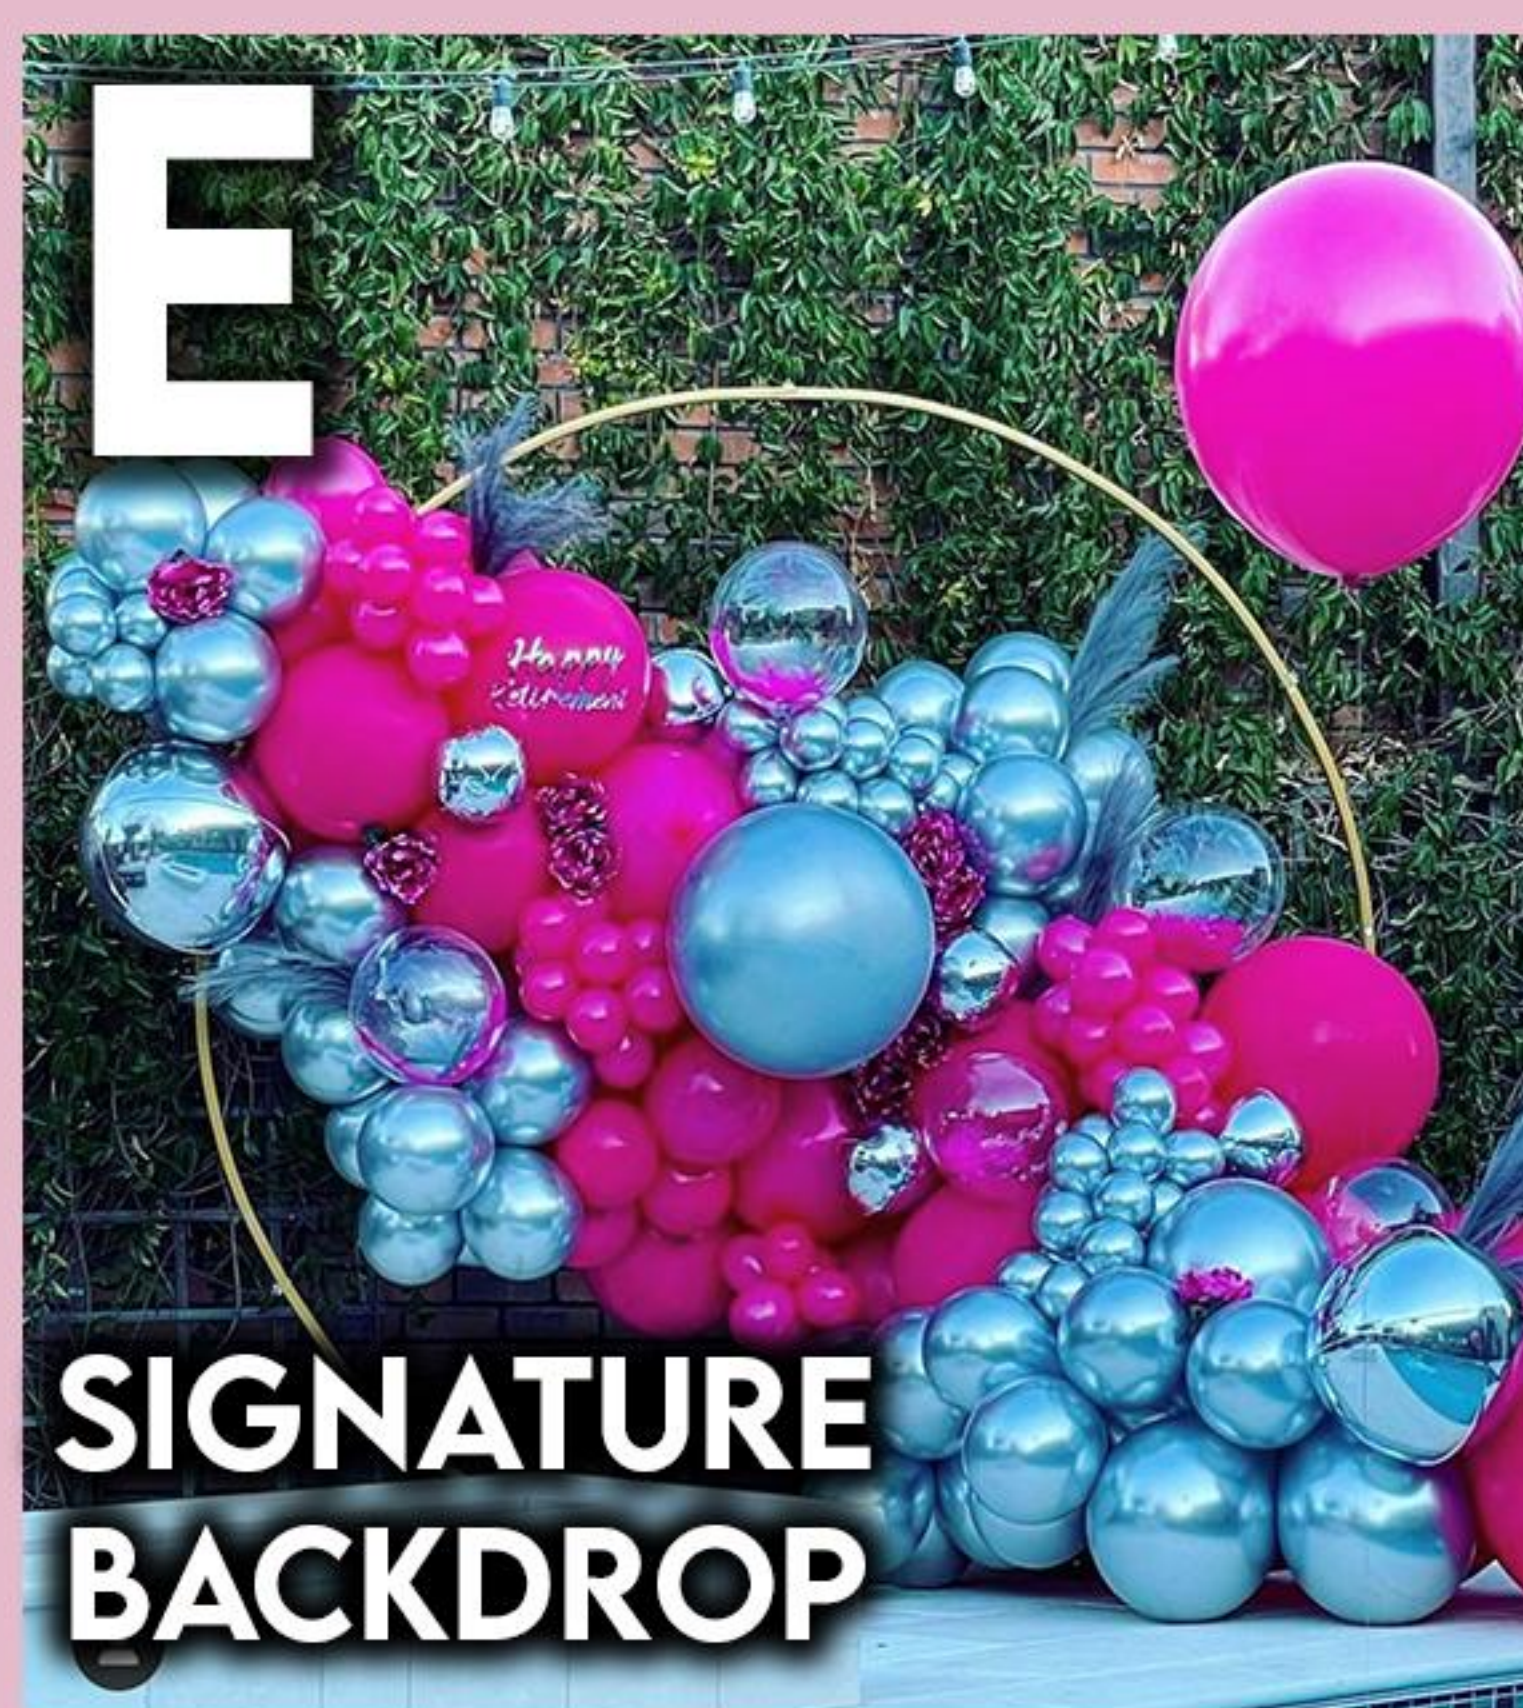

Arched Walls

STYLING INSPIRATIONS

Price range is set based on backdrop option + balloon styling, props are not included & will be an additional cost if desired.

Bamboo Wall

STYLING INSPIRATIONS

Price range is set based on backdrop option + balloon styling, props are not included & will be an additional cost if desired.

Circle Frame

STYLING INSPIRATIONS

Price range is set based on backdrop option + balloon styling, props are not included & will be an additional cost if desired.

Filled Circle Frame

STYLING INSPIRATIONS

Price range is set based on backdrop option + balloon styling, props are not included & will be an additional cost if desired.