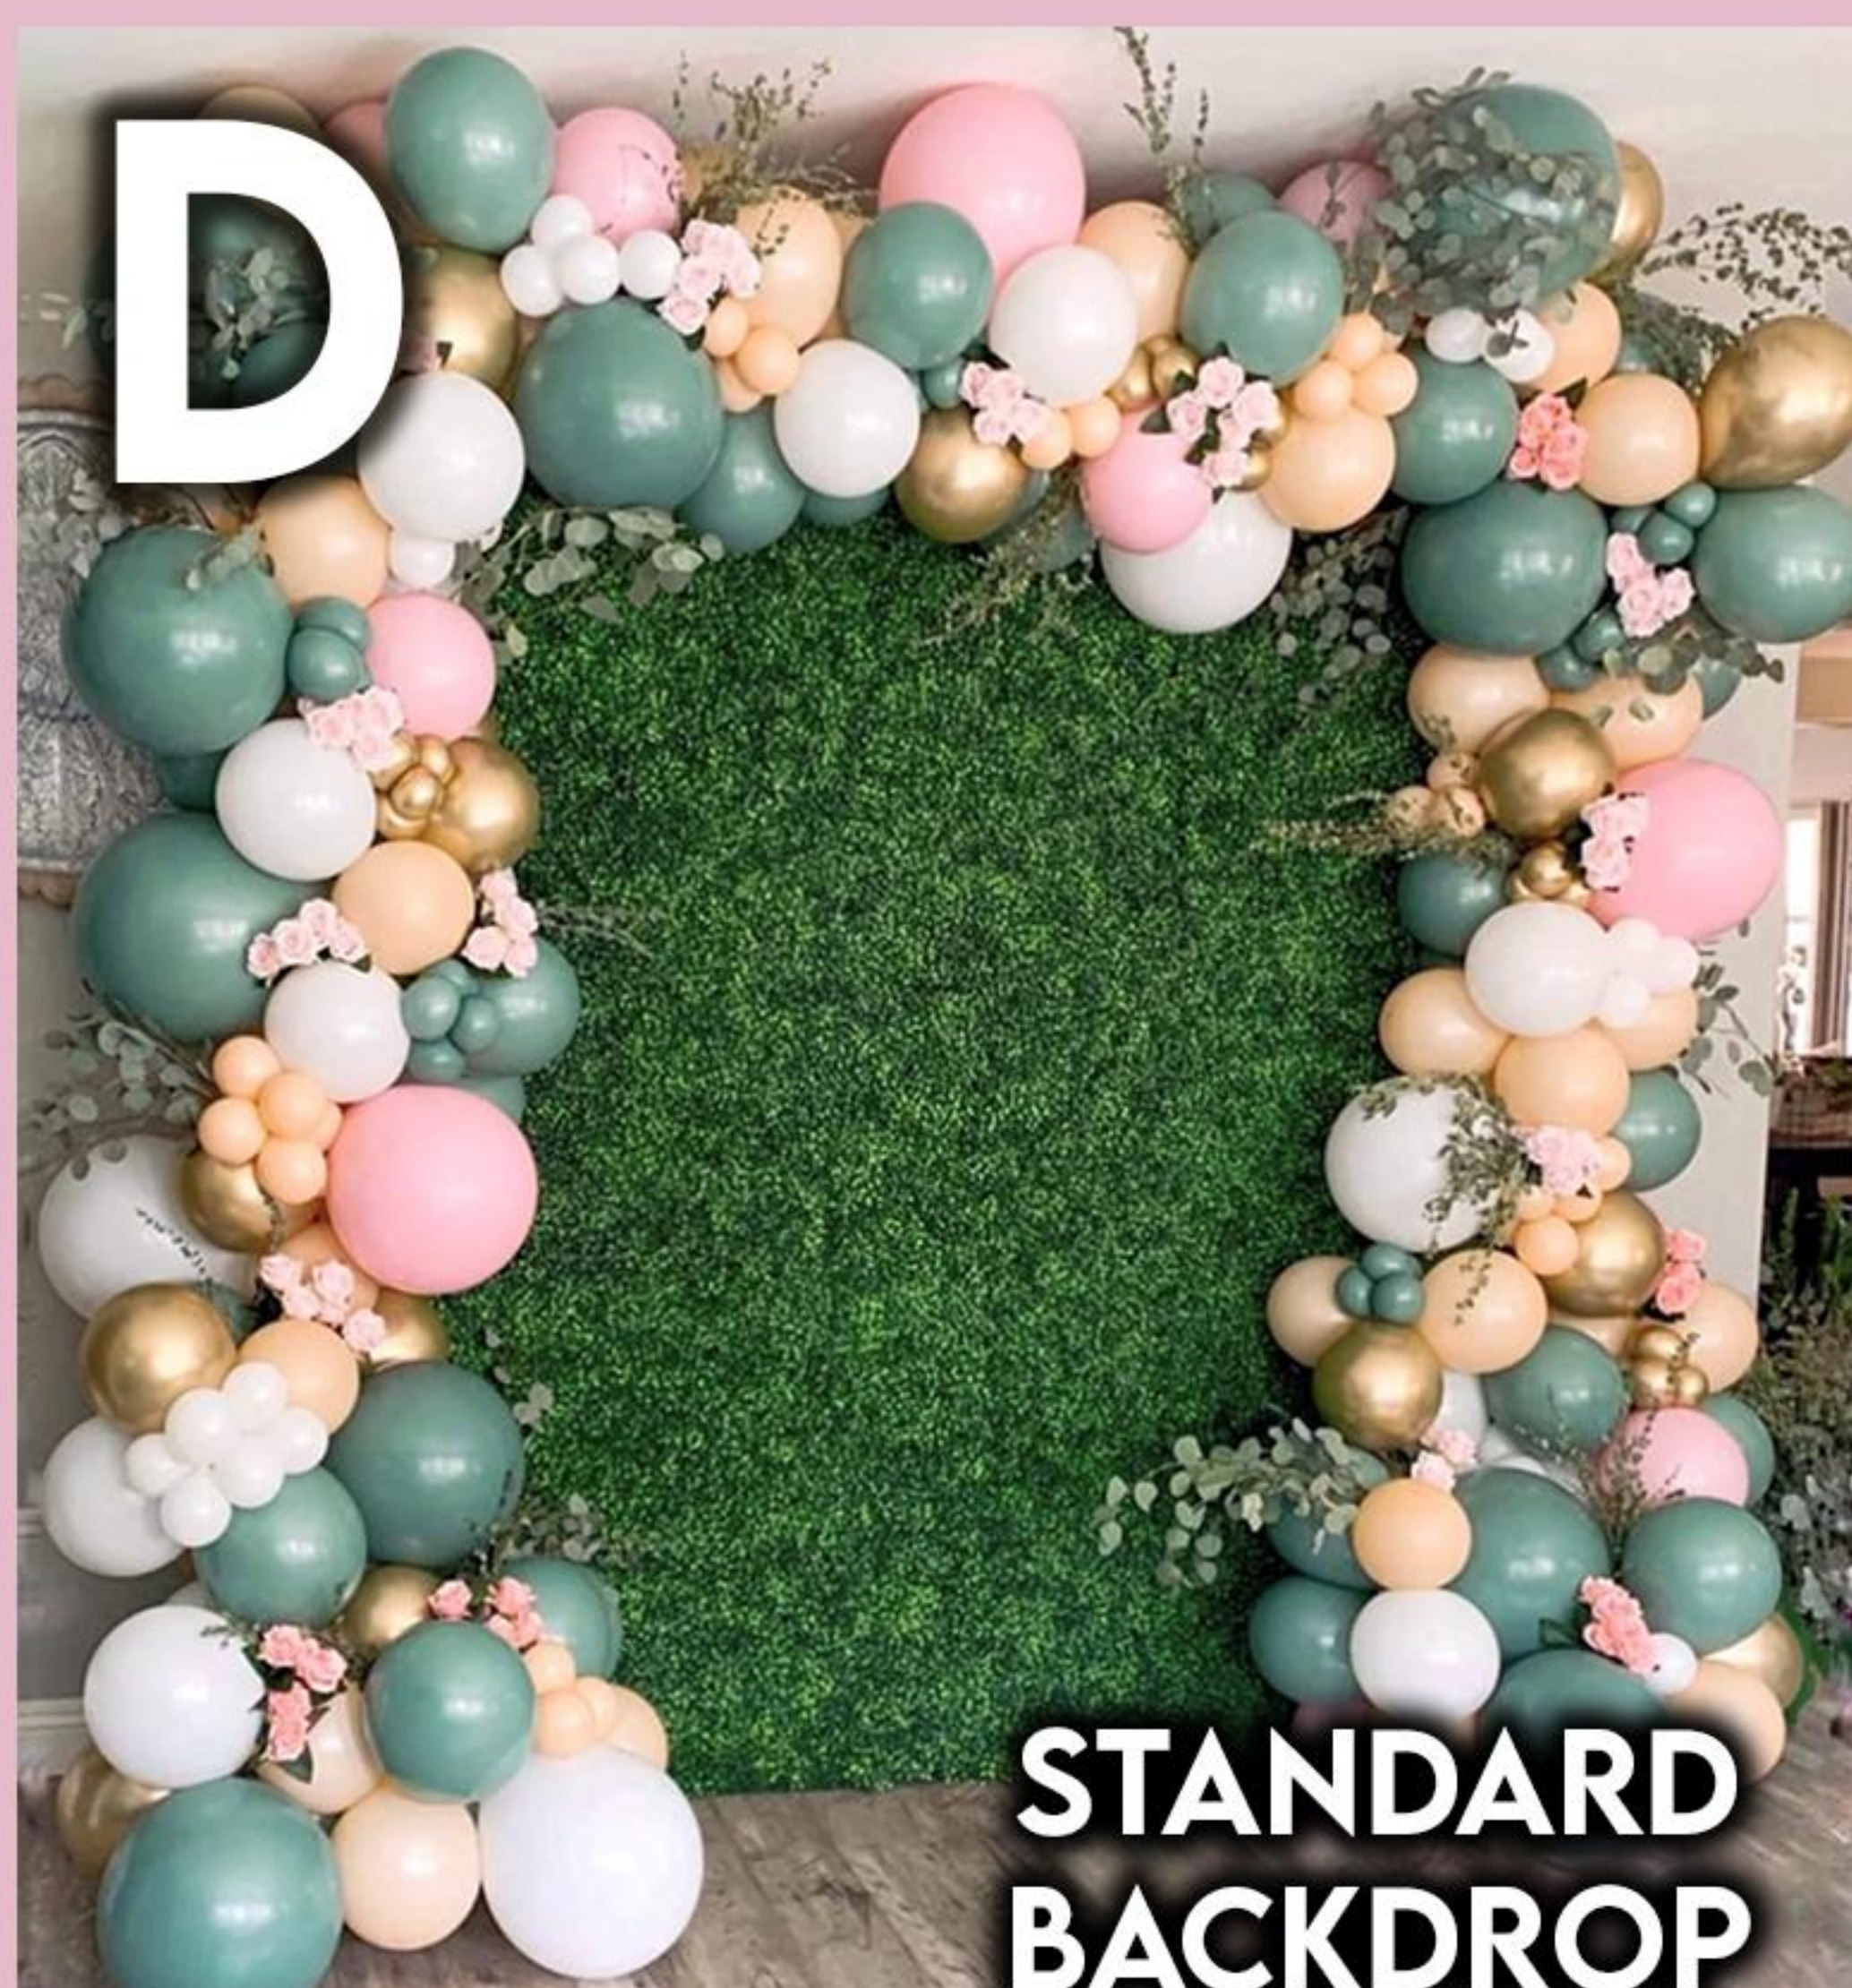

Ivy Wall

STYLING INSPIRATIONS

Price range is set based on backdrop option + balloon styling ,
props are not included & will be an additional cost if desired.