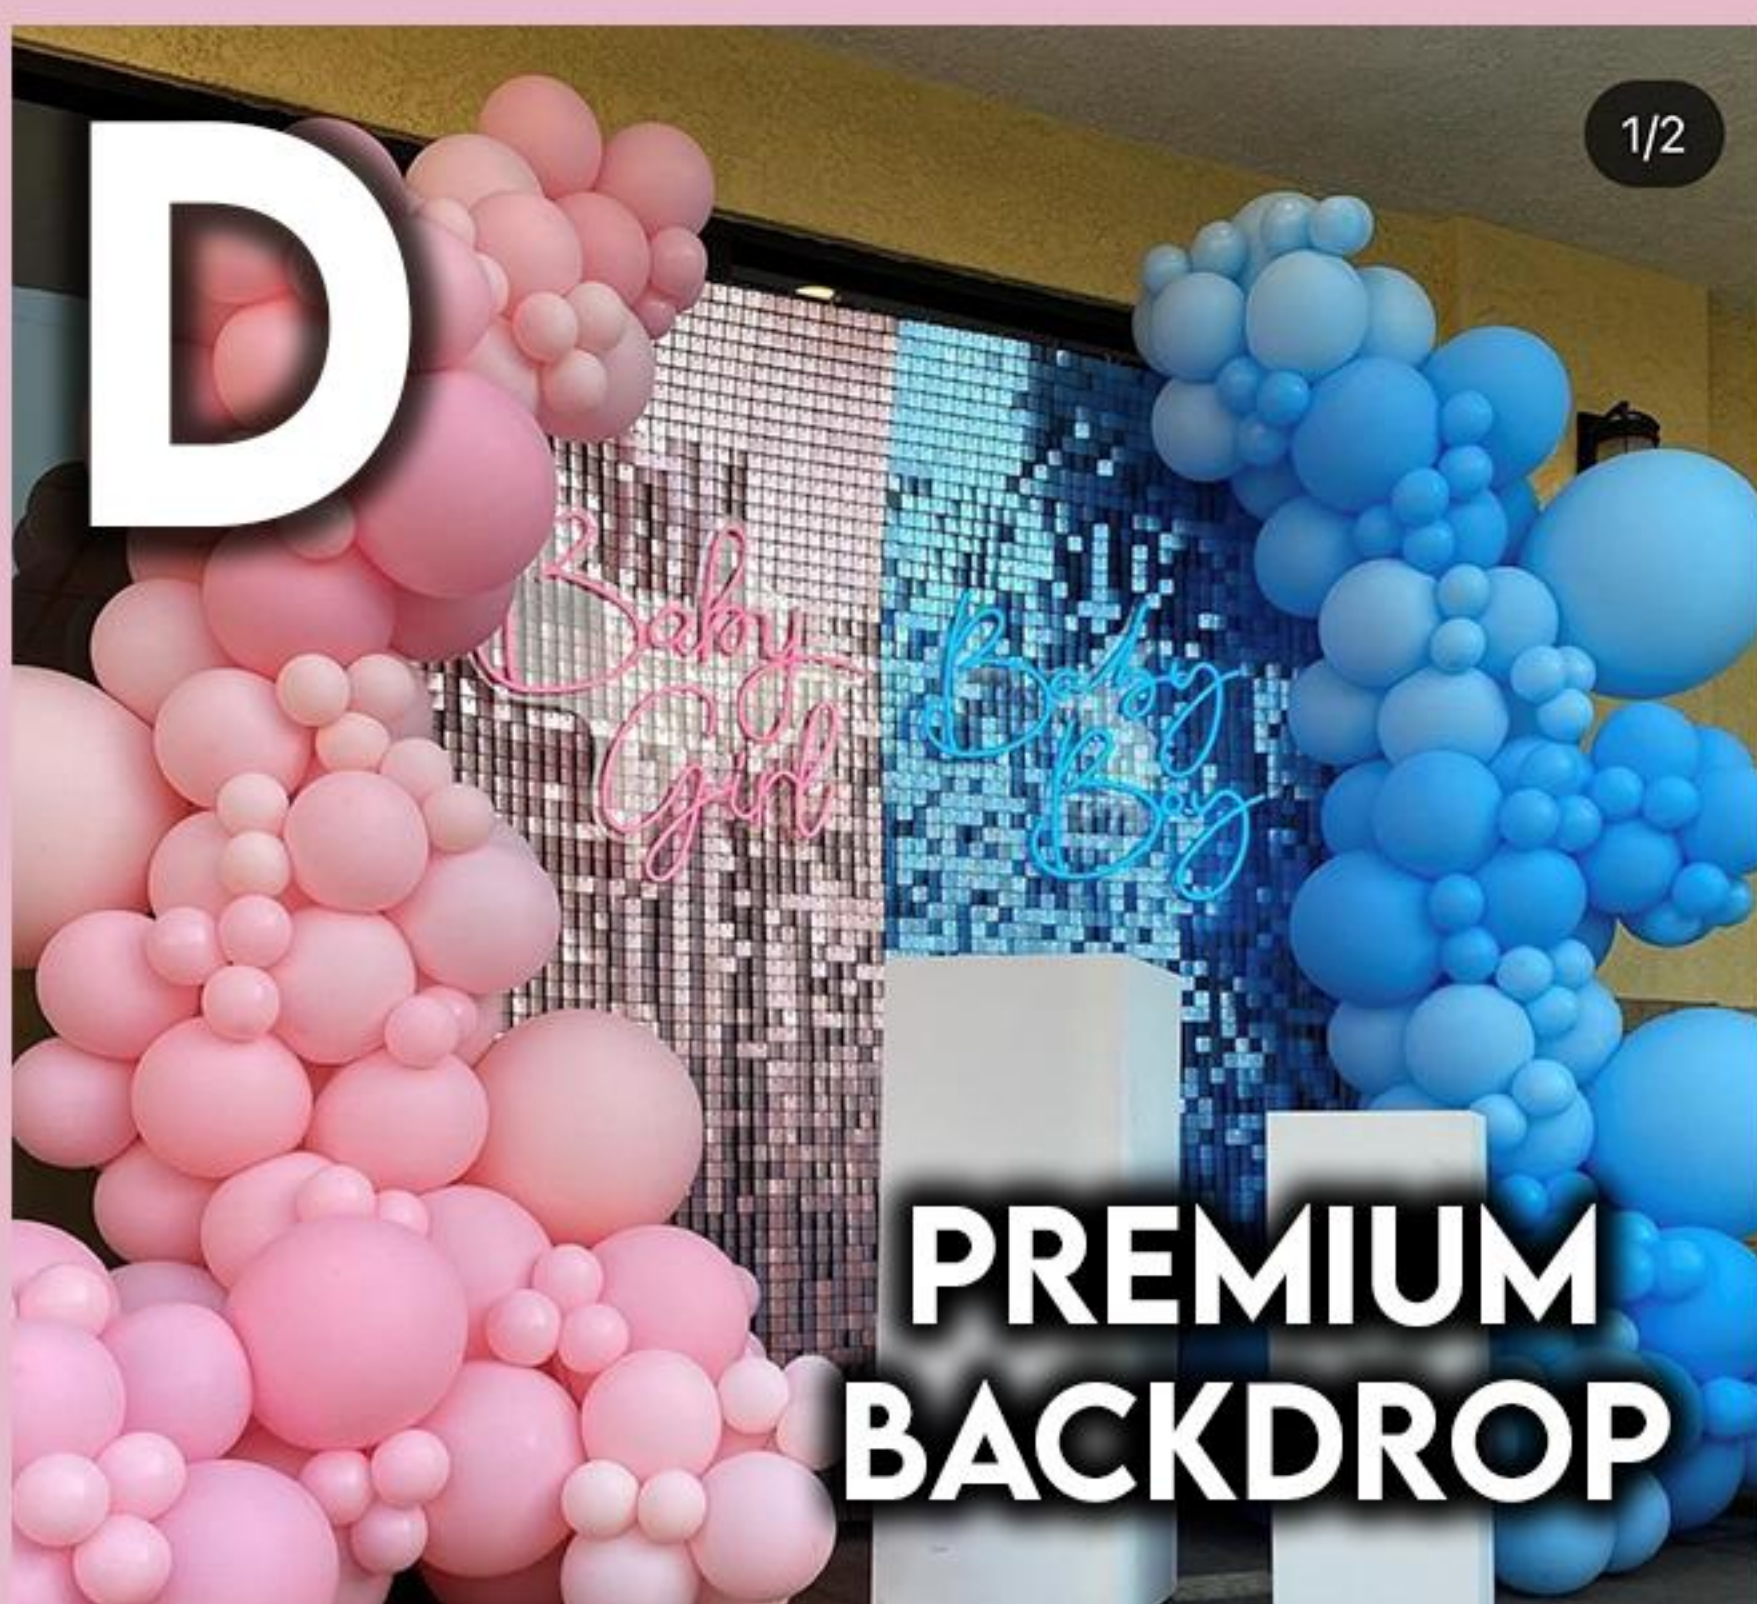

Shimmer Wall

STYLING INSPIRATIONS

ALL SHIMMER WALL BACKDROP OPTIONS ARE CONSIDERED PREMIUM OPTIONS.
Price range is set based on backdrop option + balloon styling,
props are not included & will be an additional cost if desired.